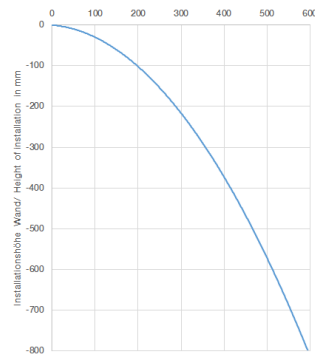

**Recommended miscellaneous**

	<b>Concealed wall elbow -</b> • min. recess depth 90 mm • max. recess depth 163 mm	35 085 970 90
---	--	---------------

**Recommended miscellaneous**

	<b>Concealed wall elbow -</b> • min. recess depth 90 mm • max. recess depth 163 mm	35 085 970 90
---	--	---------------

13 415 979

mm [inches]

Flow rate chart

Trajectory diagram

Certificates

WRAS\_2306001.

13 415 979

### Spare parts list

No.	Item Number	Name	Quantity used	Delivery time
1	09 23 01 057 90	flow reducer	1	2
2	90 24 03 213 00 90	connection	1	2
3	09 14 03 134 90	seal	1	2
4	04 30 31 024 01 90	fixing set	1	2
5	09 17 97 059 90	holder	1	2
6	09 31 11 036 90	pin	2	2
7	09 31 11 040 90	pin	2	2
8	09 24 03 214 90	nipple	2	2
9	09 27 78 031-26	rosette	1	60
10	09 11 78 003 20-26	spout	1	60
11	90 29 03 059 00 90	insert	1	2