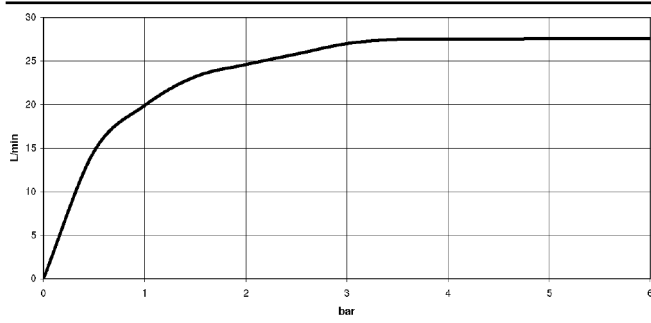

Flow rate chart