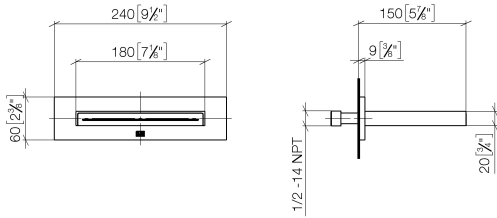

13 415 979

- 150mm projection
- CASCADE, max. flow rate 26.5 l/min (at 3 bar)
- cover plate 240 x 60 mm
- 1/2" connection
- plug-link mounting
- WRAS

Fits: IMO, LULU, MADISON, MEM, TARA, CL.1, LISSÉ, VAIA, META, CYO

**Recommended miscellaneous**

	<b>Concealed wall elbow -</b> • min. recess depth 90 mm • max. recess depth 163 mm	35 085 970 90
---	--	---------------

**Recommended miscellaneous**

	<b>Concealed wall elbow -</b> • min. recess depth 90 mm • max. recess depth 163 mm	35 085 970 90
---	--	---------------

13 415 979

mm [inches]

Flow rate chart

Trajectory diagram

Certificates

WRAS\_2306001.

13 415 979